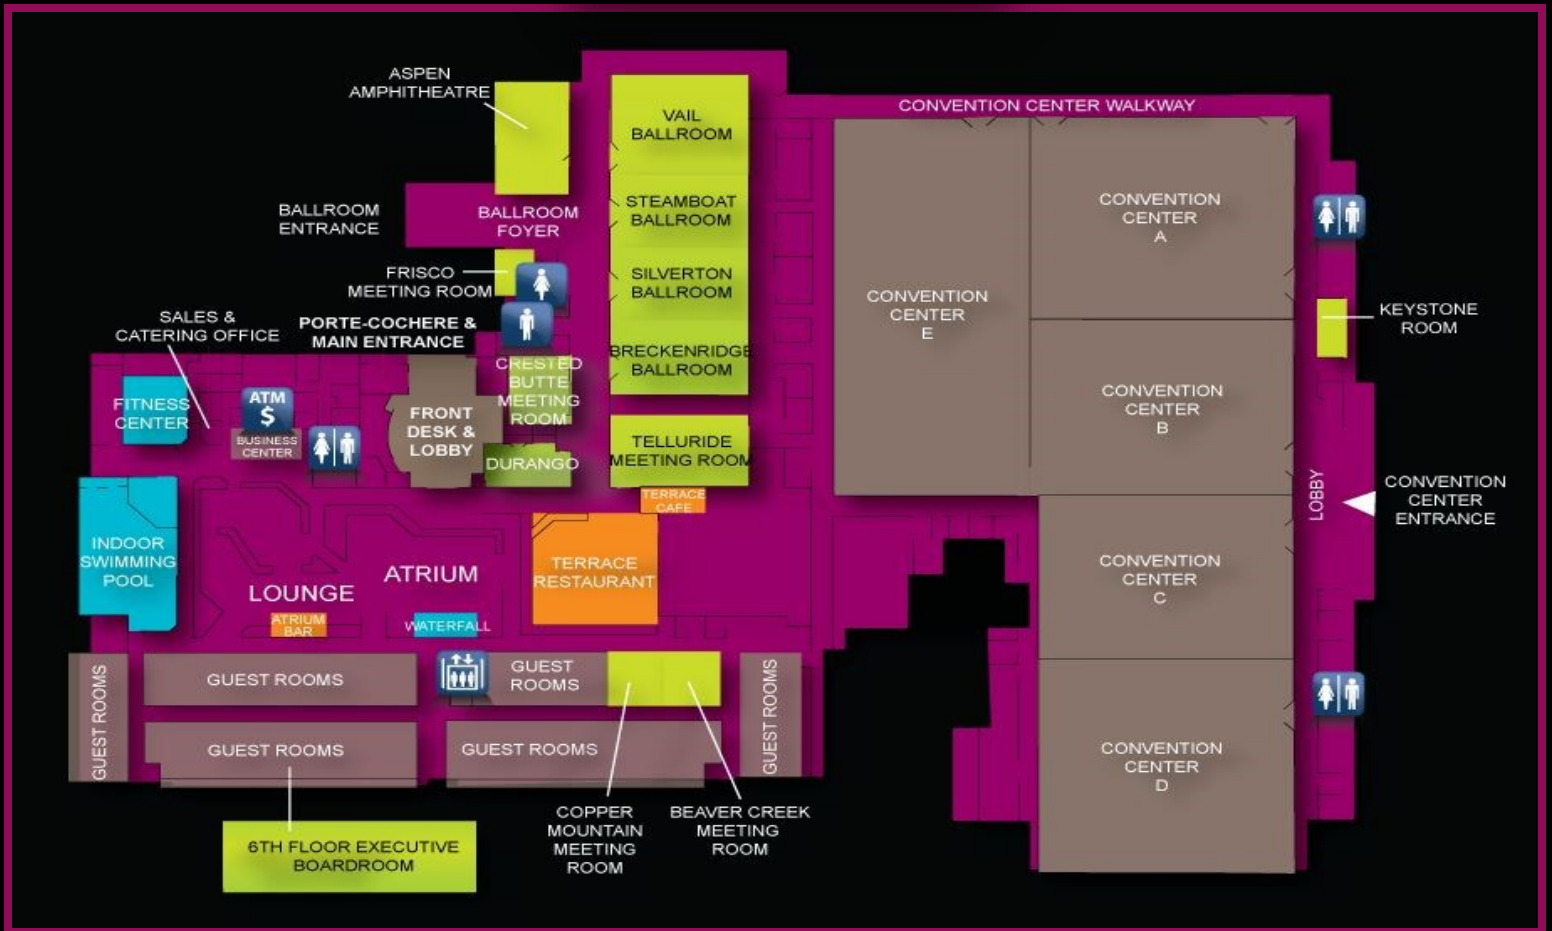

CROWNE PLAZA®

DENVER AIRPORT CONVENTION CENTER

Meeting Room	Celling	Square Footage	Dimensions	Reception	Theatre	Rounds	Classroom 3 per 6ft	U-Shape	Conference	Hollow Square	Booth 8x8	Booth 10x10
BALLROOM	15'	9,000	60' X 148'	950	800	500	380	NA	NA	NA	40	30
BALLROOM PRE-FUNCTION	10'	5,746	42'x138'									
VAIL	15'	2,760	46' X 60'	350	325	200	140	50	40	45		
STEAMBOAT	15'	2,040	34' X 60'	200	175	100	80	36	36	36		
SILVERTON	15'	2,040	34' X 60'	200	175	100	80	36	36	36		
BRECKENRIDGE	15'	2,040	34' X 60'	200	175	100	80	36	36	36		
TELLURIDE	9'	1,827	34'x54'	150	160	80	80	25	25	25		
ASPEN AMPHITHEATRE	13'	1,823	30'X54'		140							
CRESTED BUTTE	9'	759	25' X 30'	50	50	40	24	16	16	20		
EXECUTIVE BOARDROOM	7'	674	25' X 27'				Conference (16)					
DURANGO	9'	709	21'x35	45	45	40	20	16	16	36		
FRISCO	8'	353	16' X 24'	30	25	10	12	12	12	NA		
BEAVER CREEK	7'	566	24' X 24'	40	35	40	16	16	16	24		
COPPER MOUNTAIN	7'	566	24' X 24'	40	35	40	16	16	16	24		
KEYSTONE	9'	291	10' X 26'	15	15	10	NA	NA	NA	NA		
ATRIUM TERRACE	17'	2,878	59'x50	200	170	160	NA	NA	NA	NA	10	5
CONVENTION CENTER	19'	60,000	350' X 180'	5000	5000	2540	2400	NA	NA	NA	360	260
CONVENTION CENTER PRE-FUNCTION	12'	1,193	19'x64'									
SALON A	19'	10,000	100' X 100'	1000	1000	500	500	96	NA	110	80	60
SALON B	19'	7,500	75' X 100'	750	750	420	350	75	NA	75	40	30
SALON C	19'	7,500	75' X 100'	750	750	420	350	75	NA	75	40	30
SALON D	19'	10,000	100' X 100'	1000	1000	500	500	96	NA	110	80	60
SALON E	19'	15,000	175' X 80'	1500	1500	700	700	NA	NA	NA	120	80